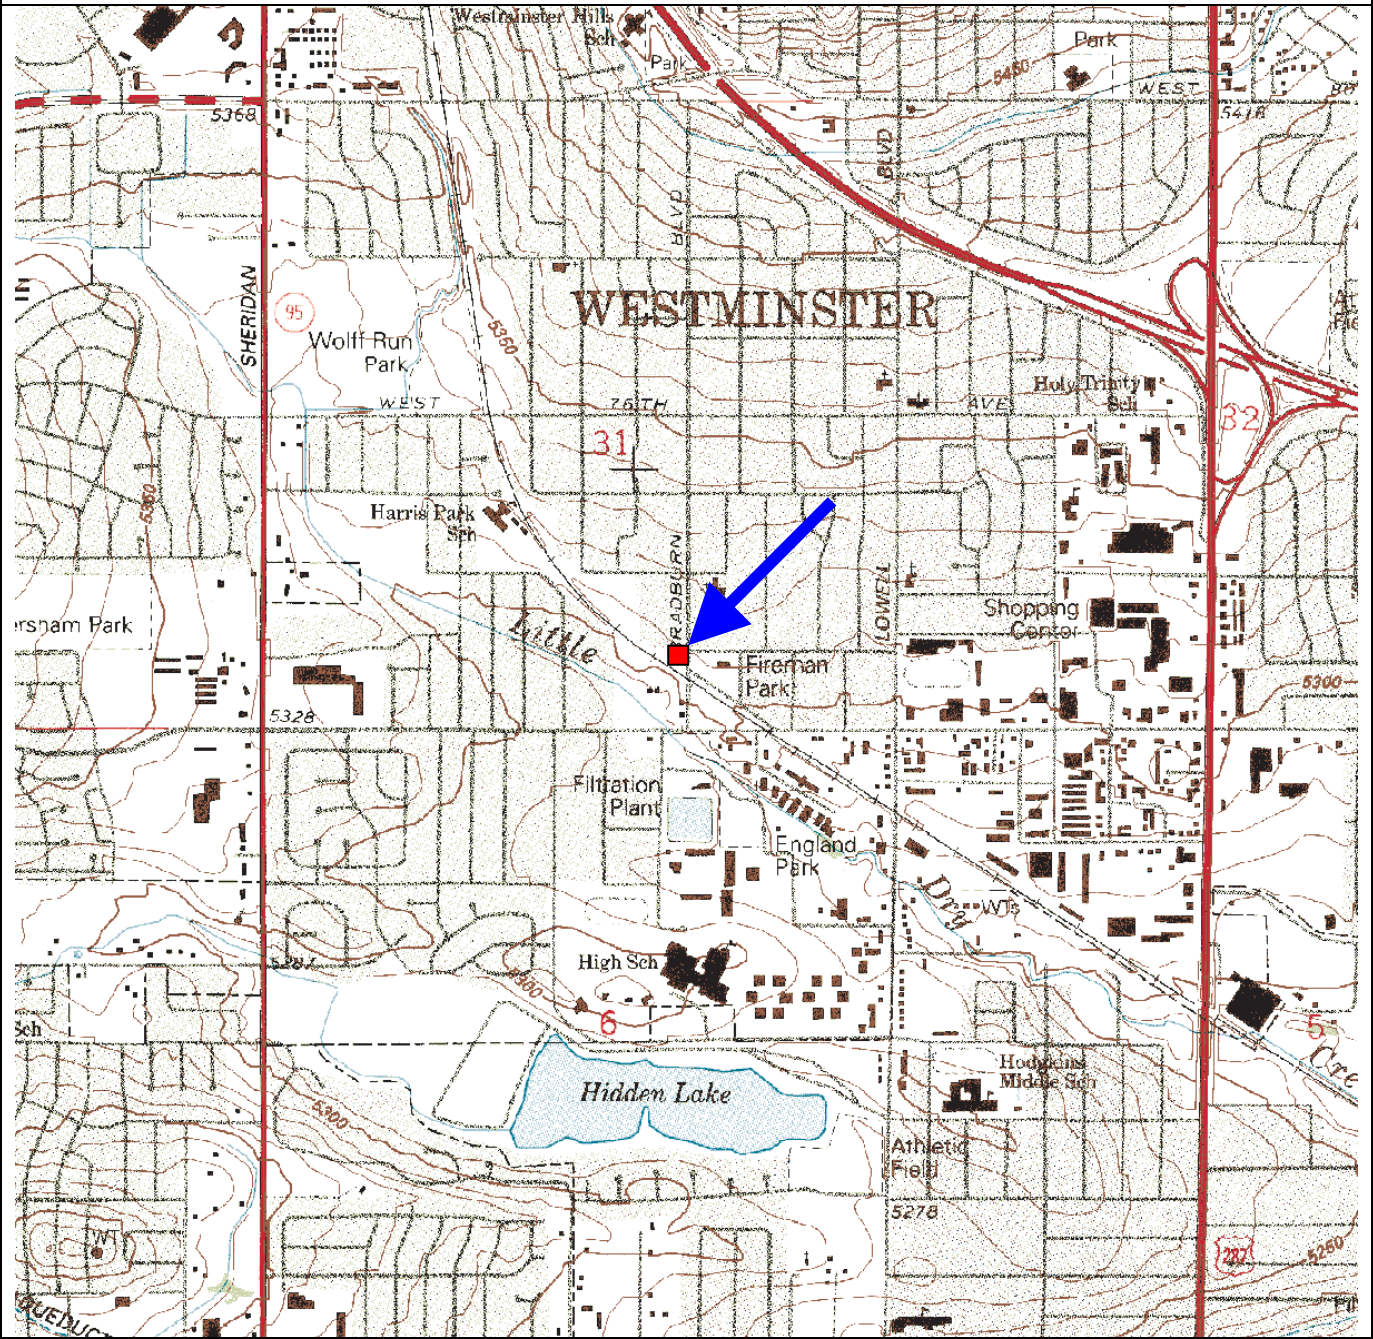

APPENDIX A

FIGURES

LOCATION MAP

7225 BRADBURN BOULEVARD	Scale:	1 " = 1/2 Mile
WESTMINSTER, COLORADO	FIGURE 1	

PROPERTY LOCATION MAP

7225 BRADBURN BOULEVARD		Scale : 1" = 100 Feet
WESTMINSTER, COLORADO	FIGURE 2	